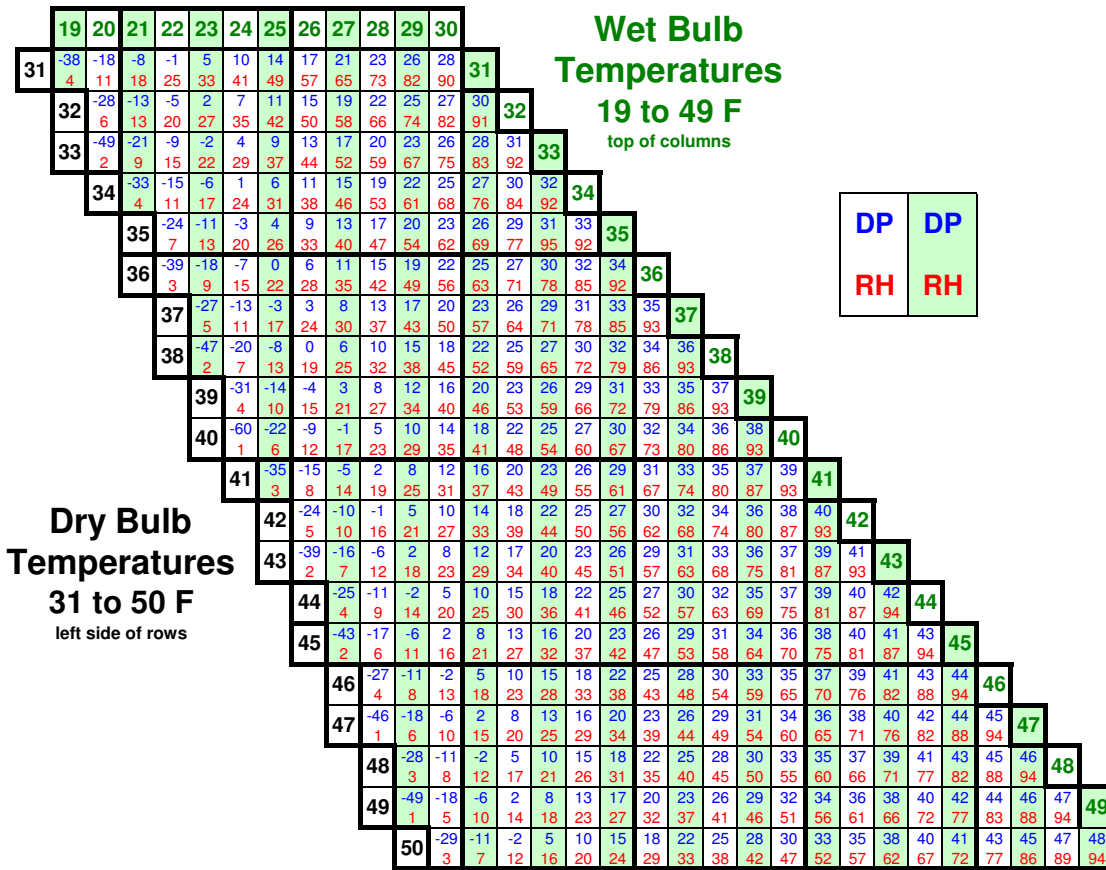

## Elevations between 8,501 and 11,000 feet

Wet Bulb  
Temperatures  
41 to 84F  
top of columns

Dry Bulb  
Temperatures  
71 to 90 F  
Left side of ROWS

DP DP  
RH RH