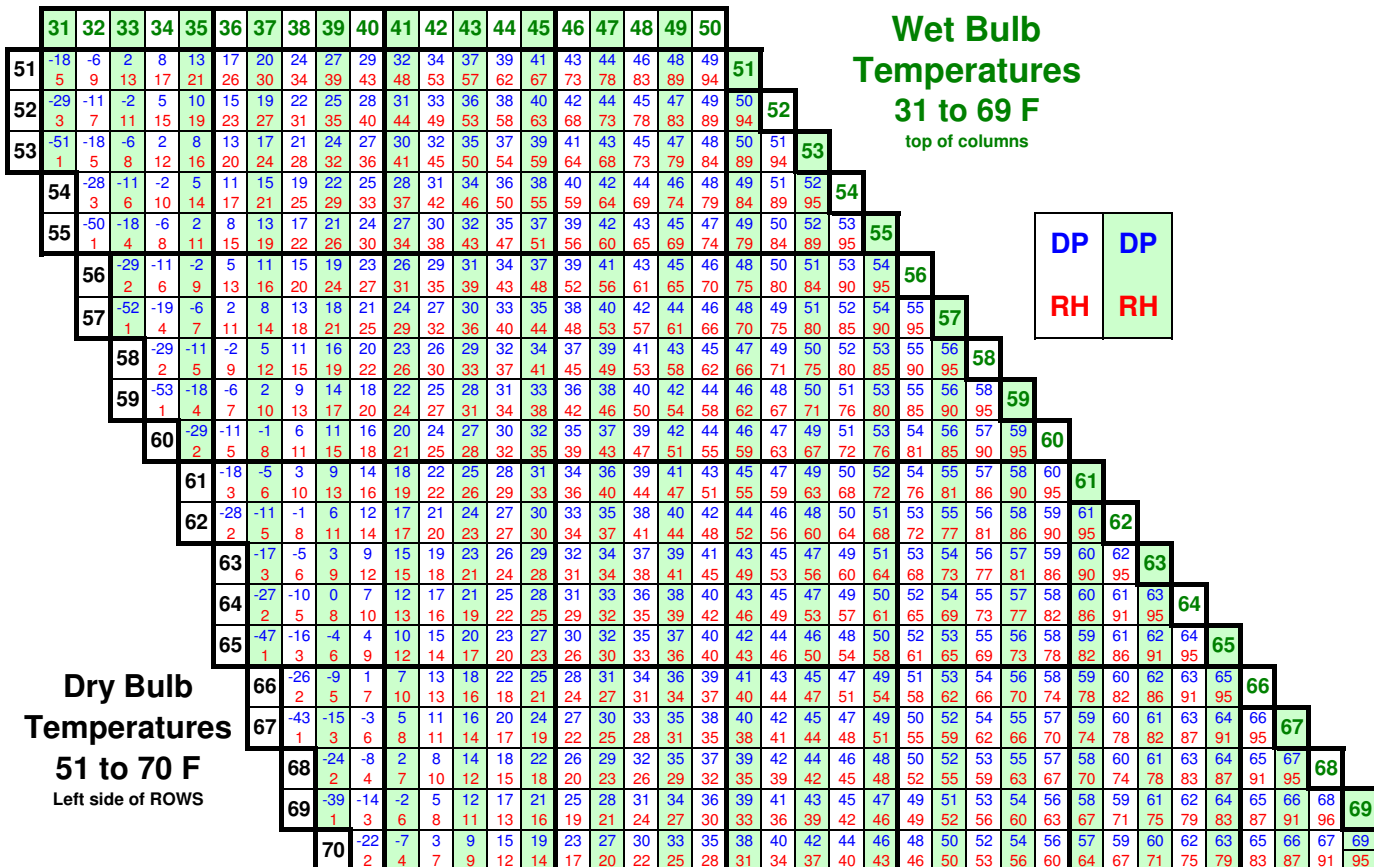

## Elevations between 8,501 and 11,000 feet

Wet Bulb  
Temperatures  
41 to 84F  
top of columns

Dry Bulb  
Temperatures  
71 to 90 F  
Left side of ROWS

DP DP  
RH RH